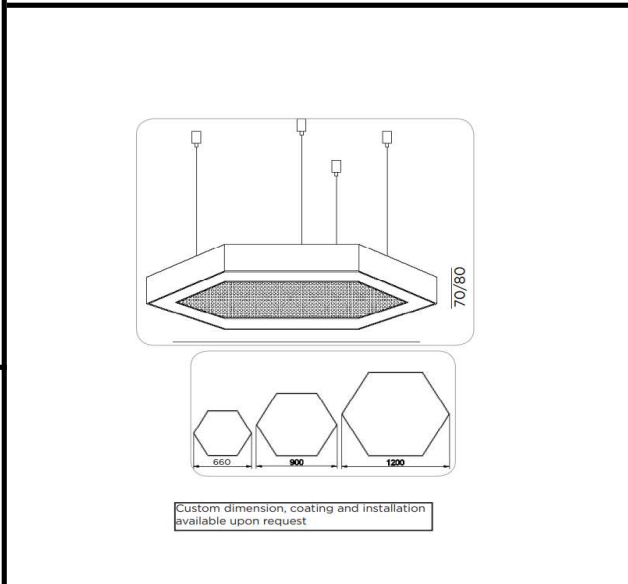

Dimension diagram

Remarks:-

Address: Plot #7 Saroorpur-Nangla Industrial Area,Ballabgarh-Sohna Road,Faridabad-121005
Email: info@sovitron.com